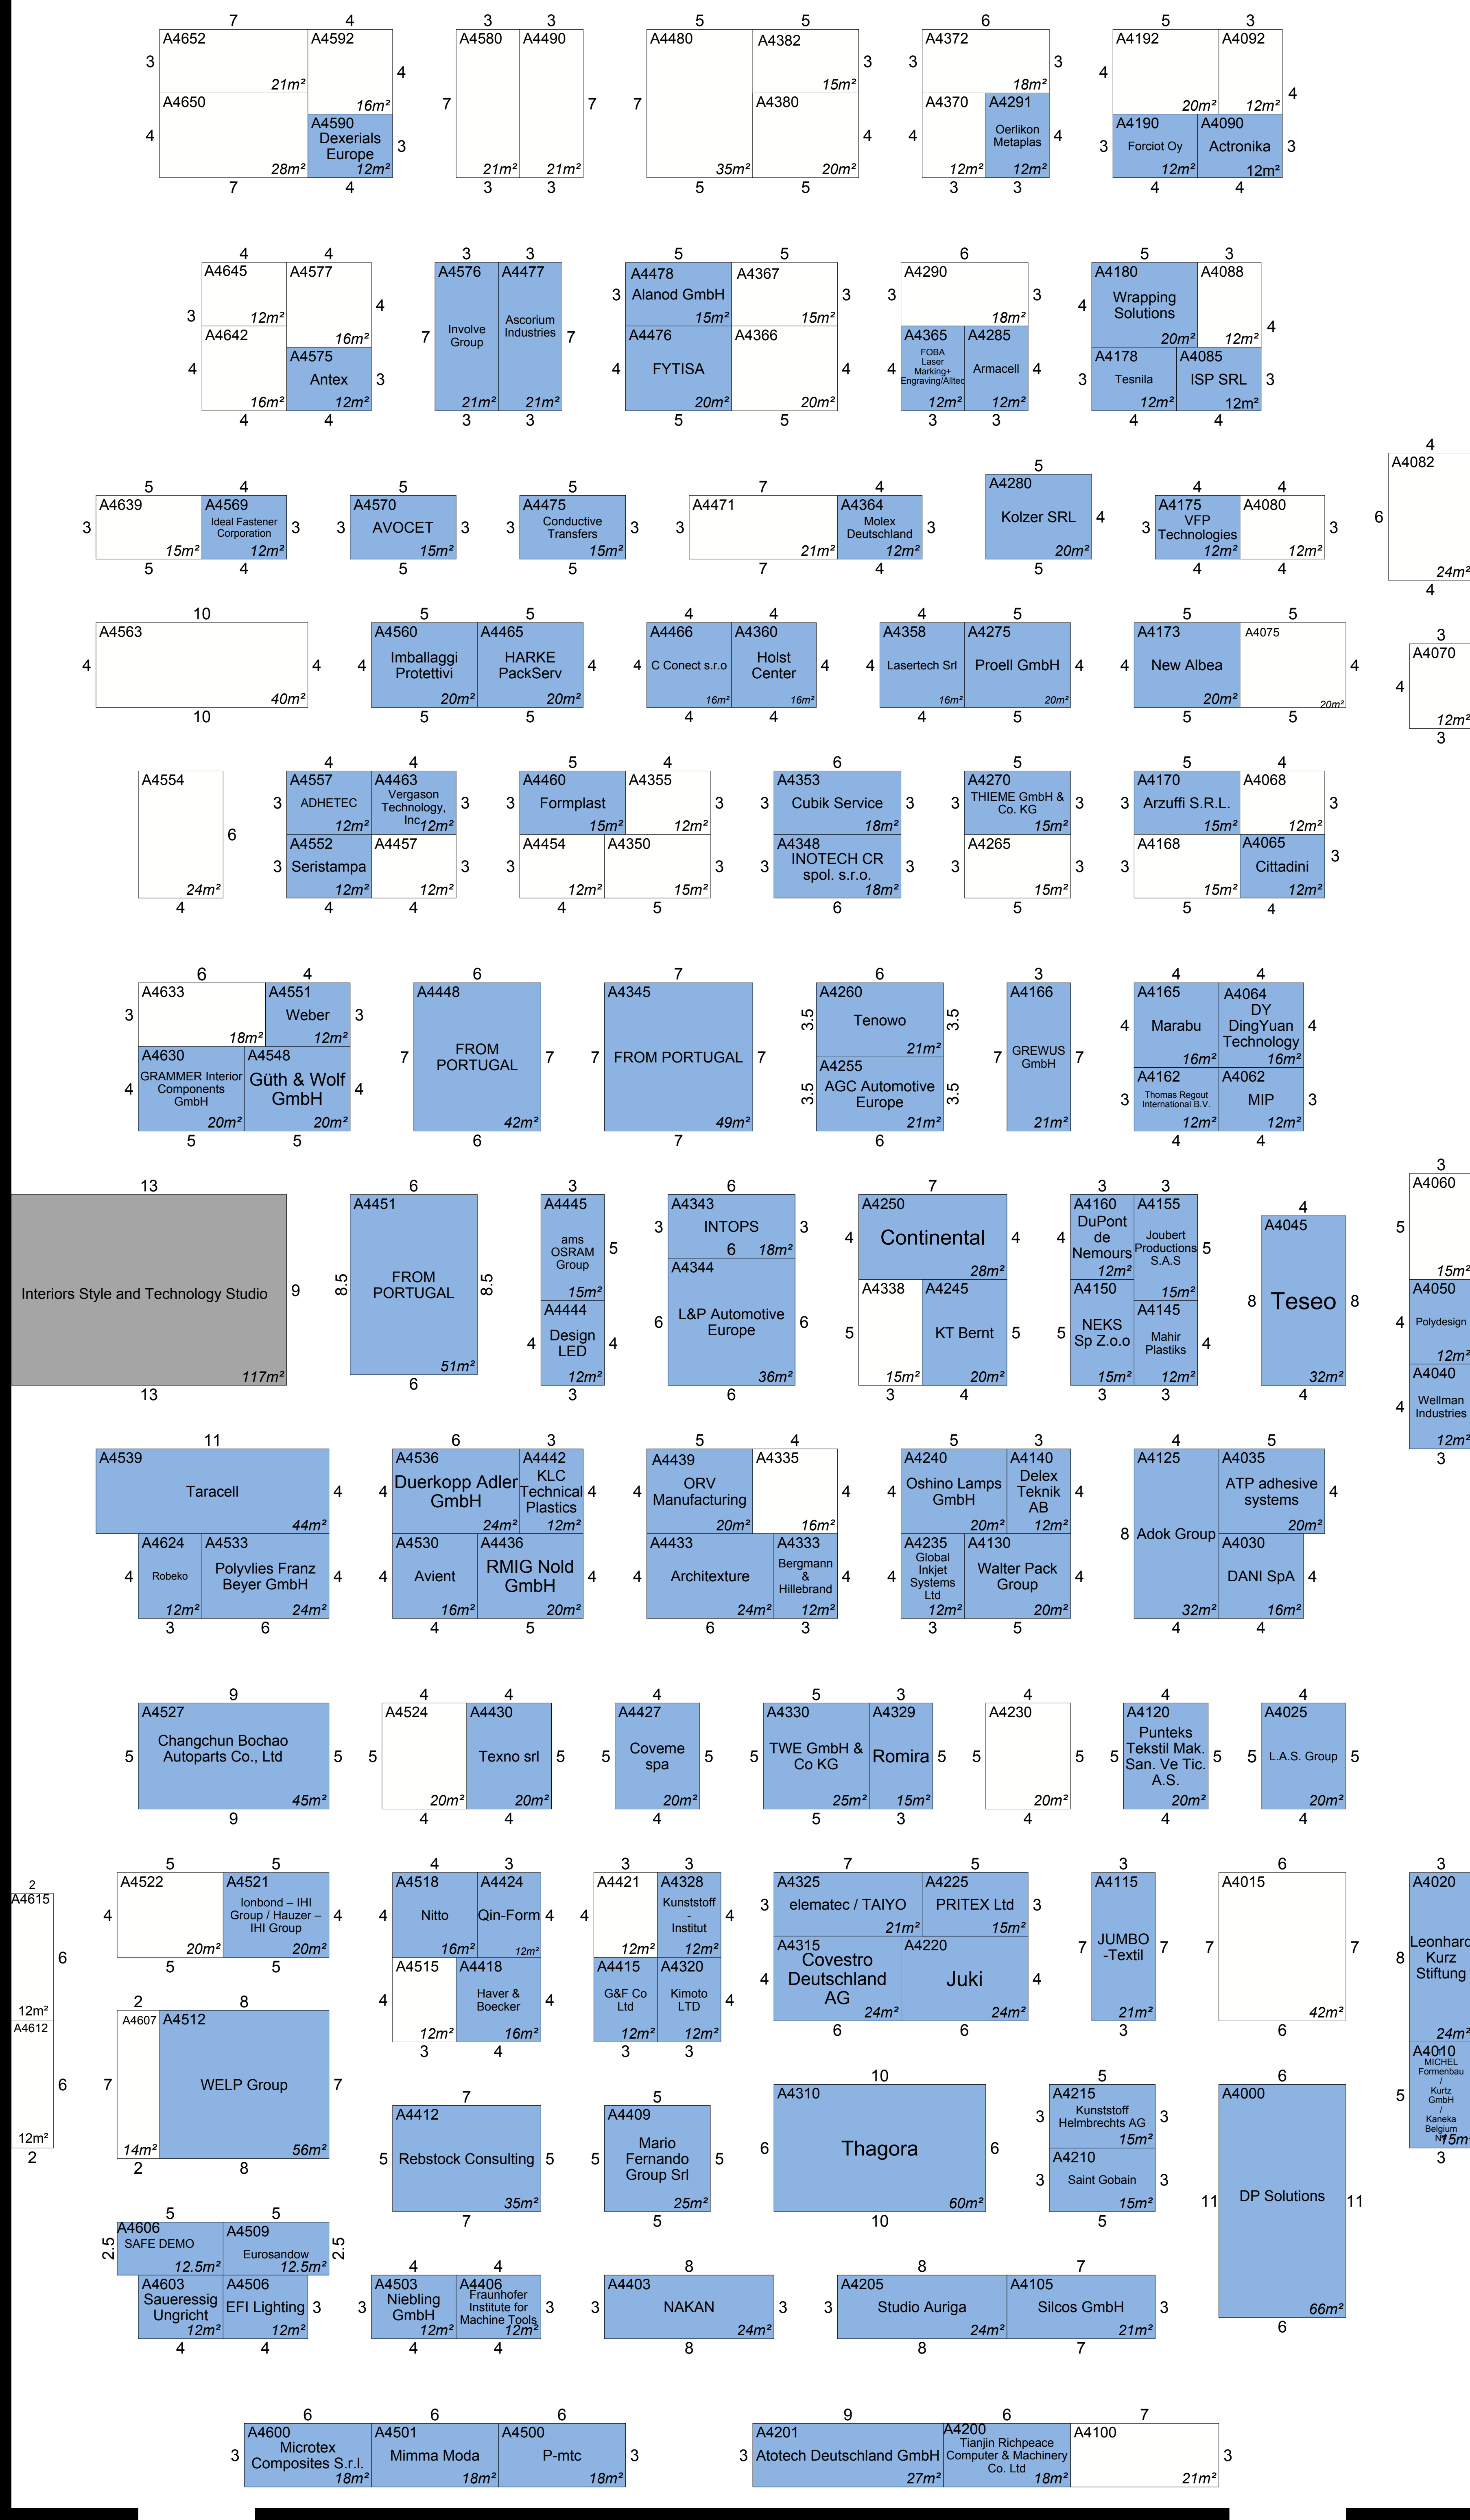

automotive interiors EXPO2021

EUROPE

November 9,10,11 2021
MESSE STUTTGART
GERMANY

↑
Main
Entrance

↑
Main
Entrance