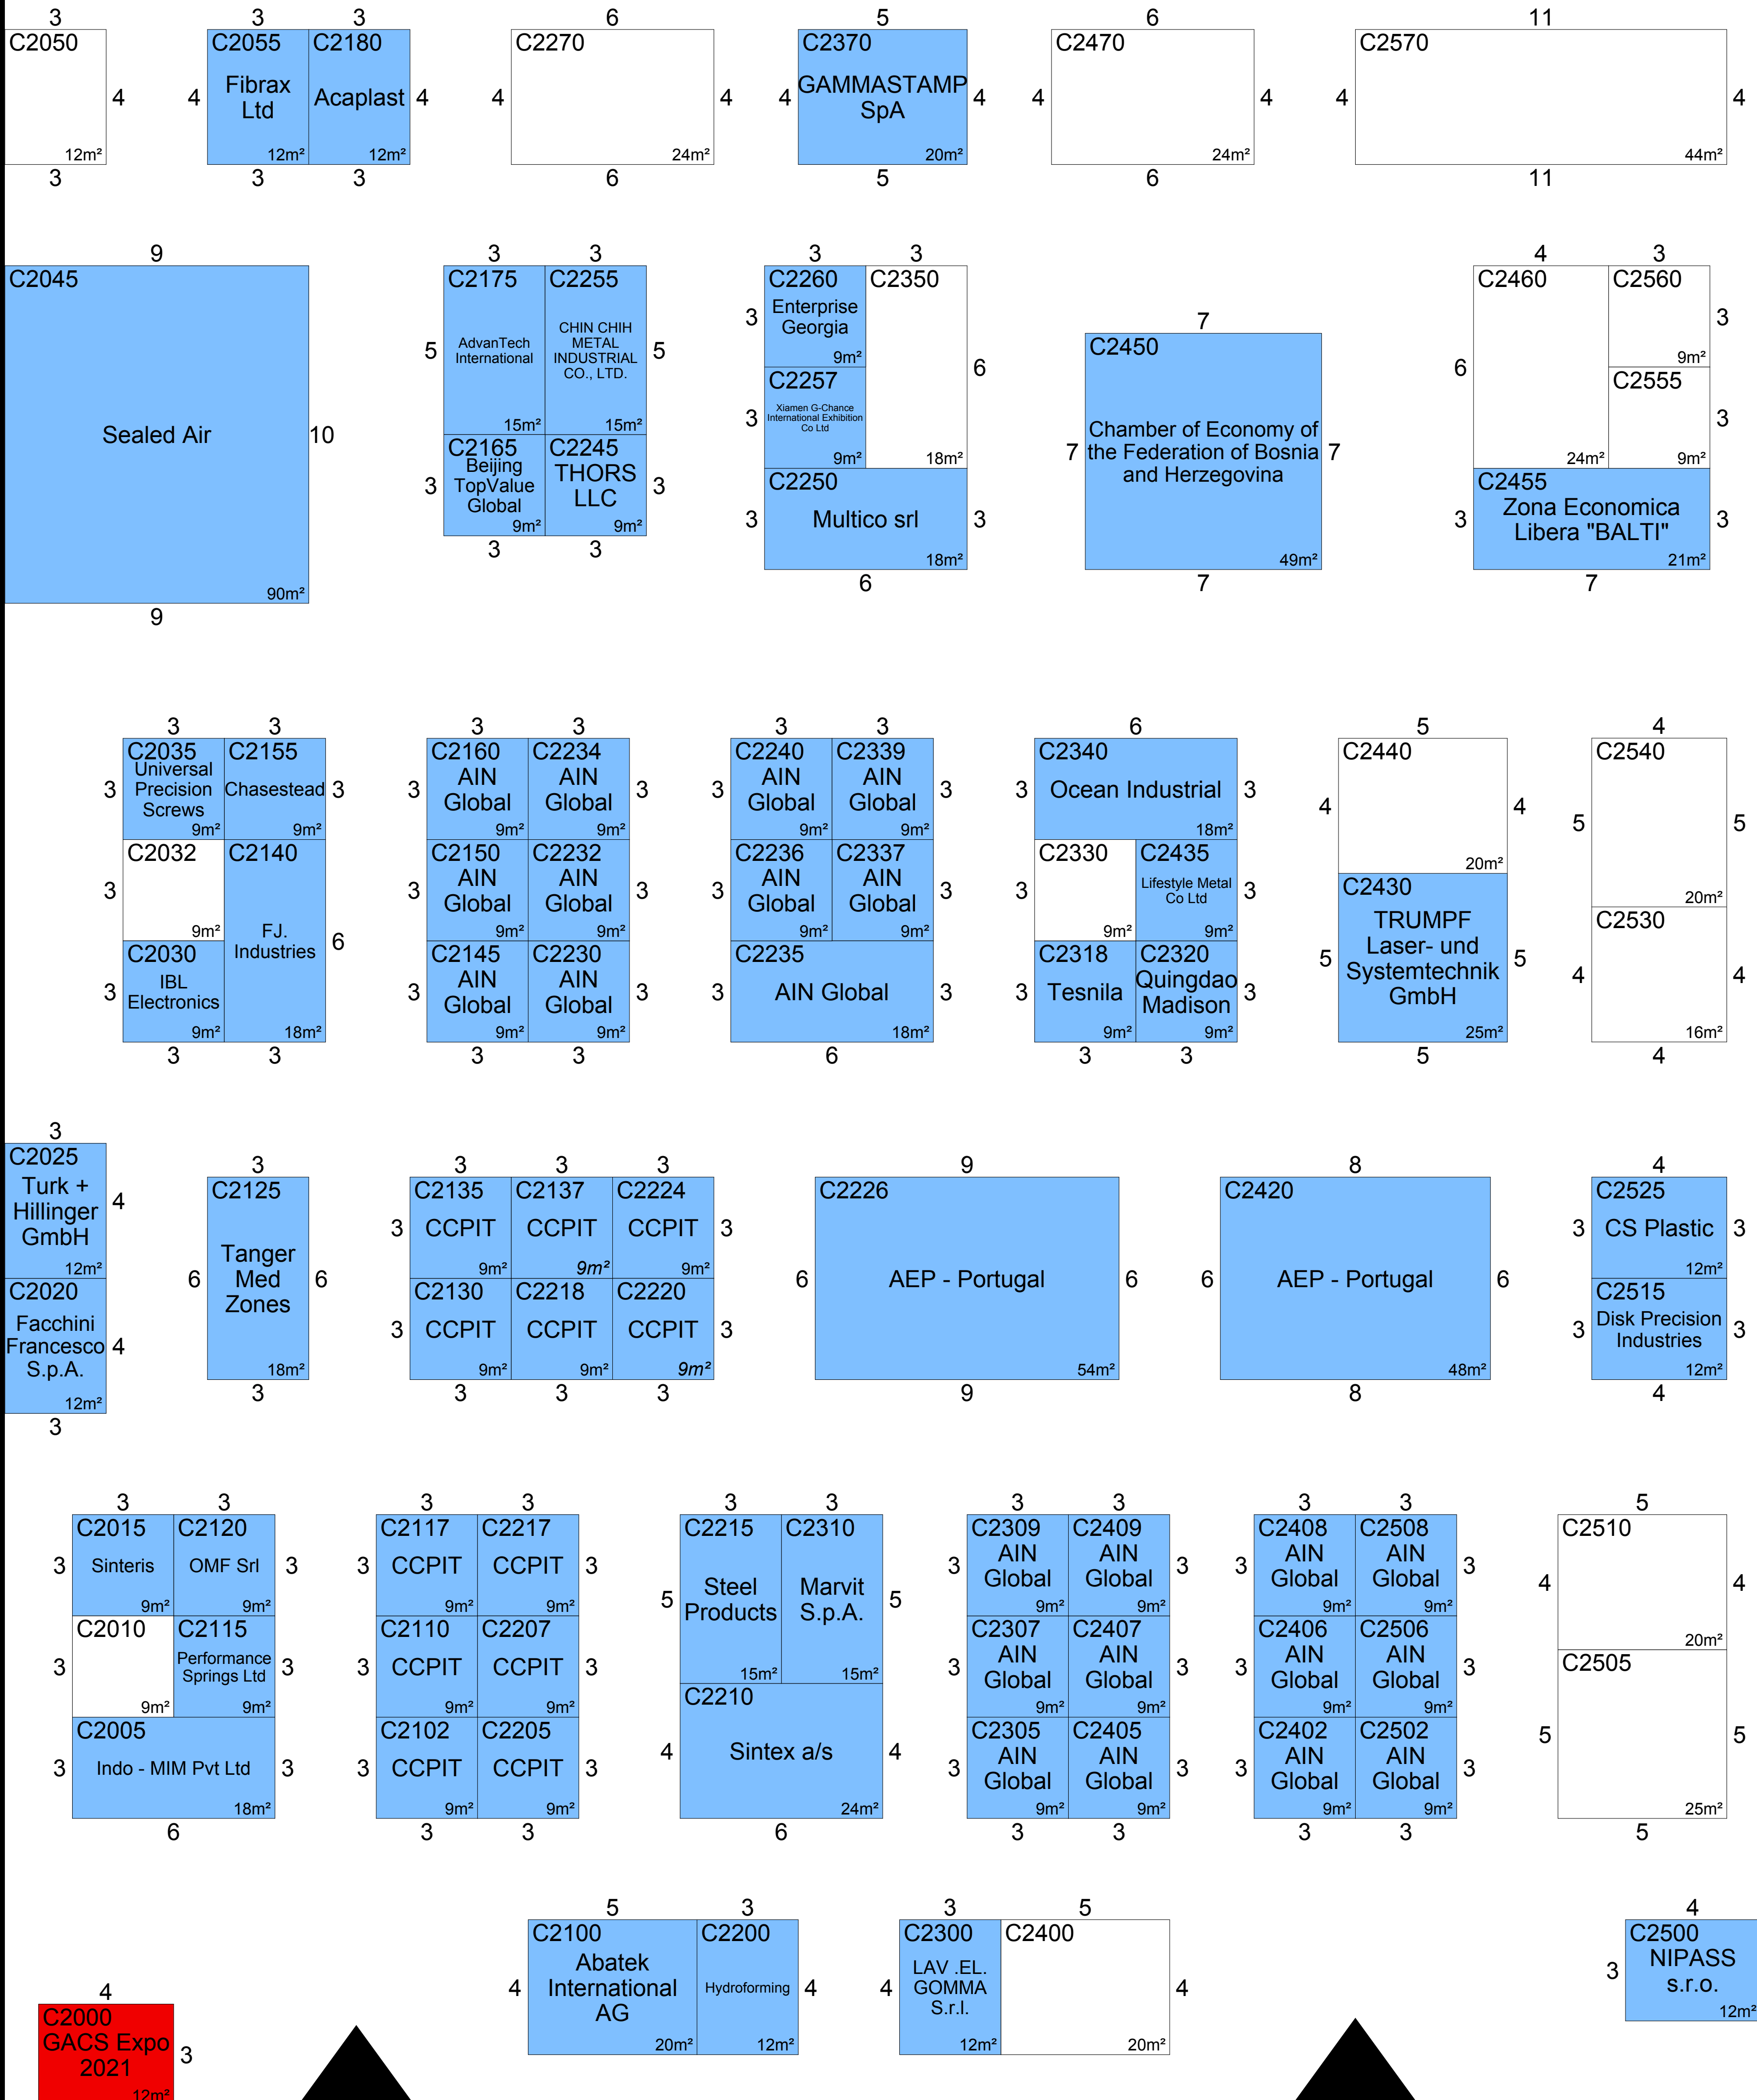

Visitor Relaxation Area

216m²

MAIN ENTRANCE

MAIN ENTRANCE