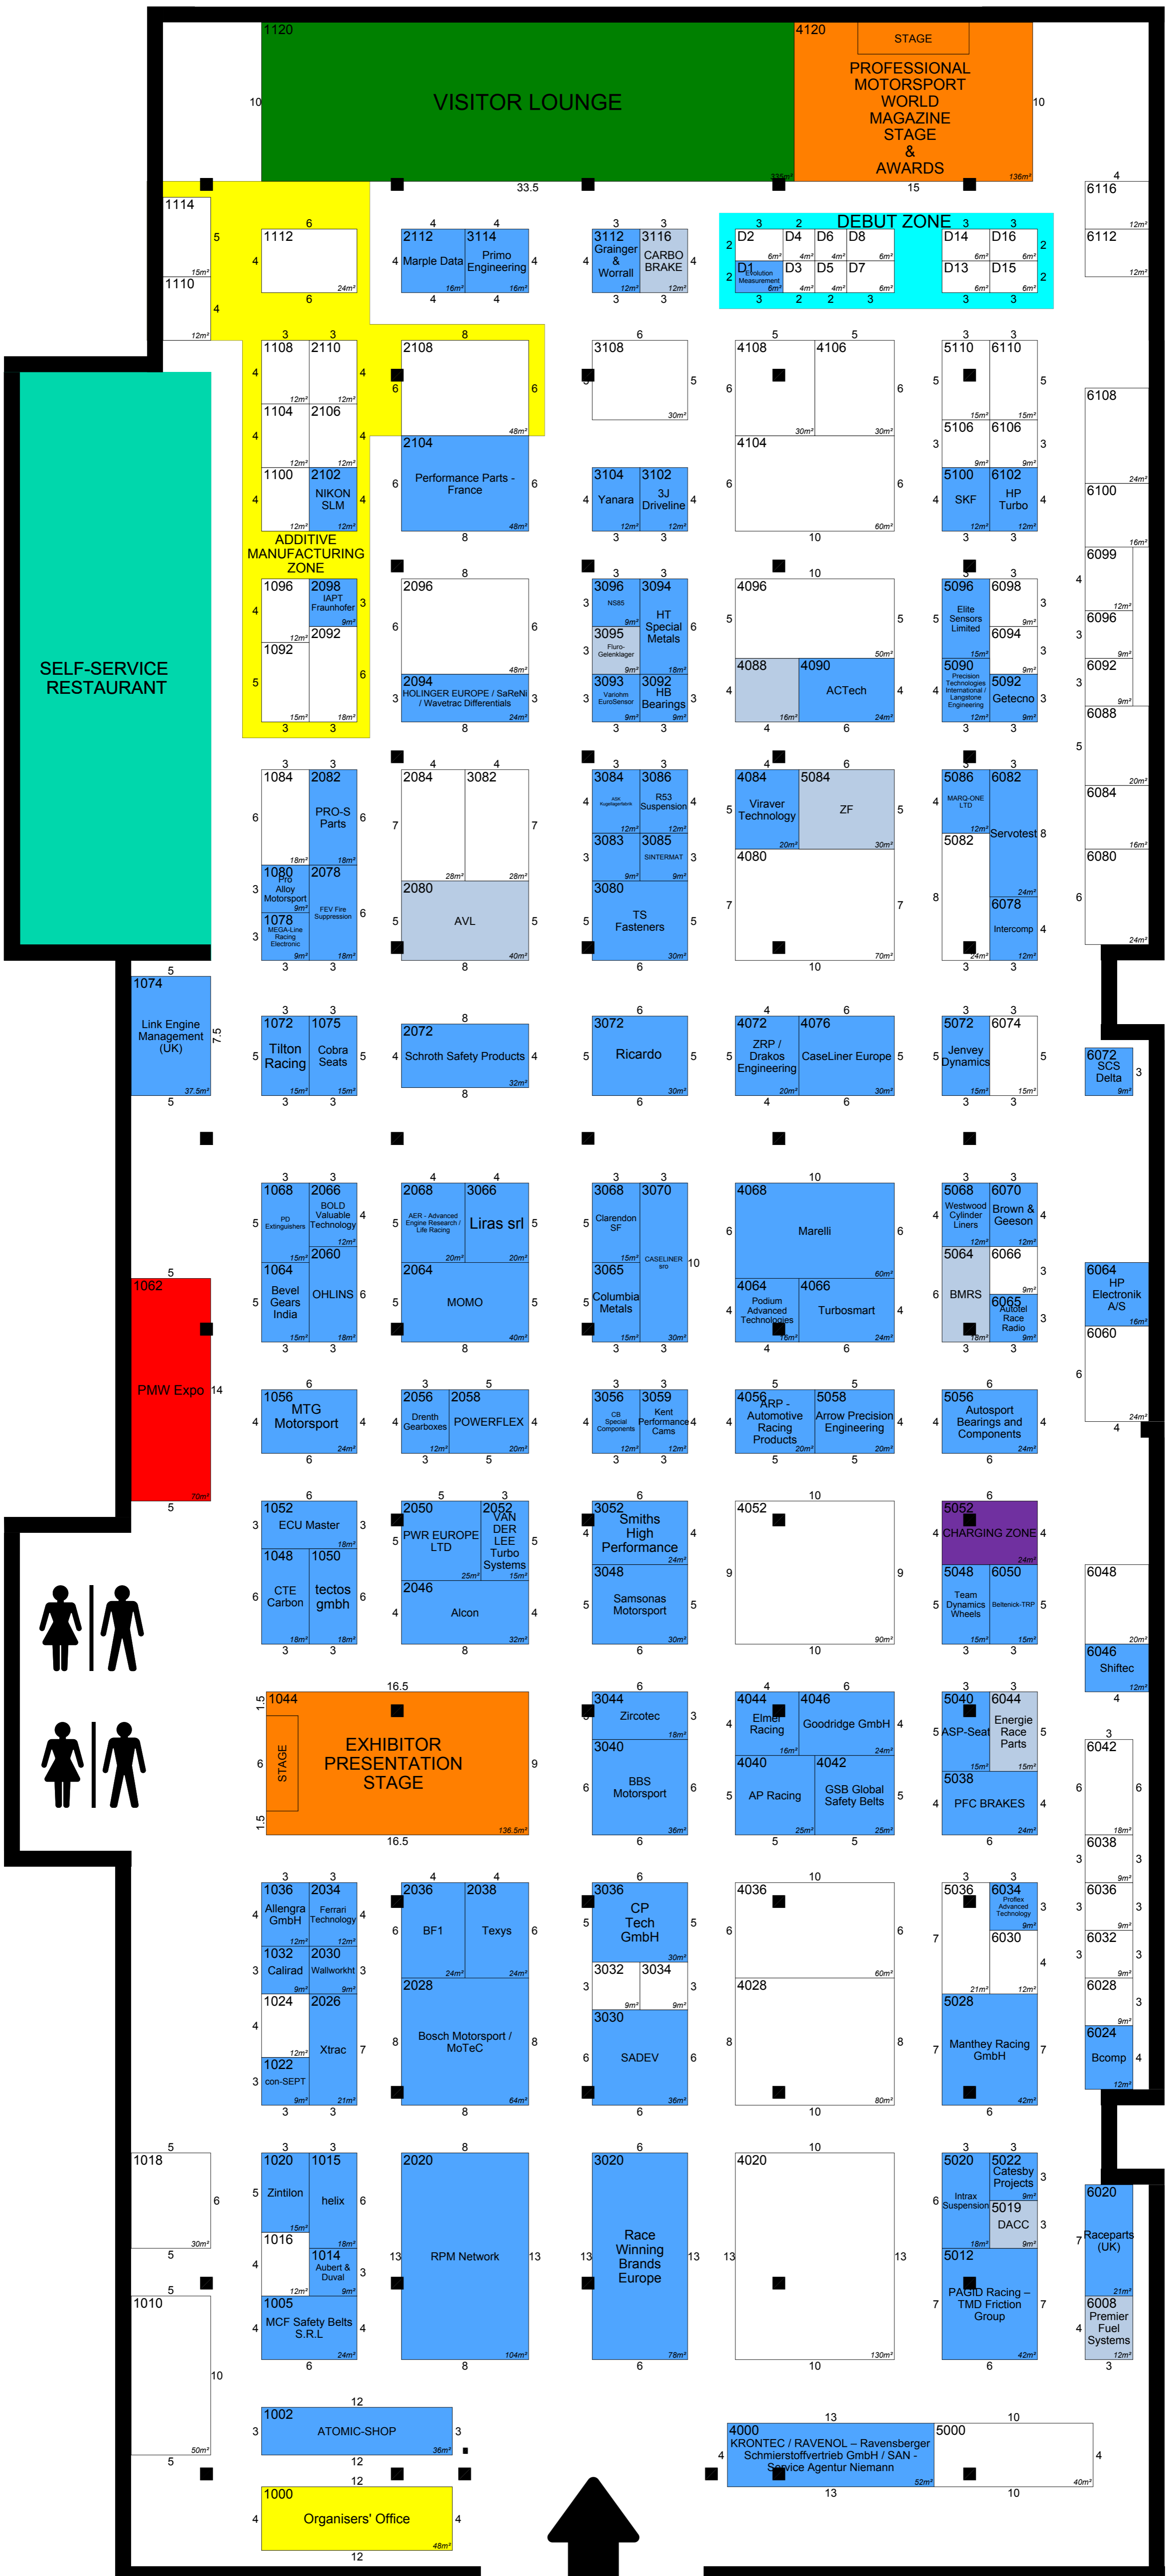

pmmw expo

November 12 & 13, 2025 Hall 10.1 Cologne, Germany

ENTRANCE