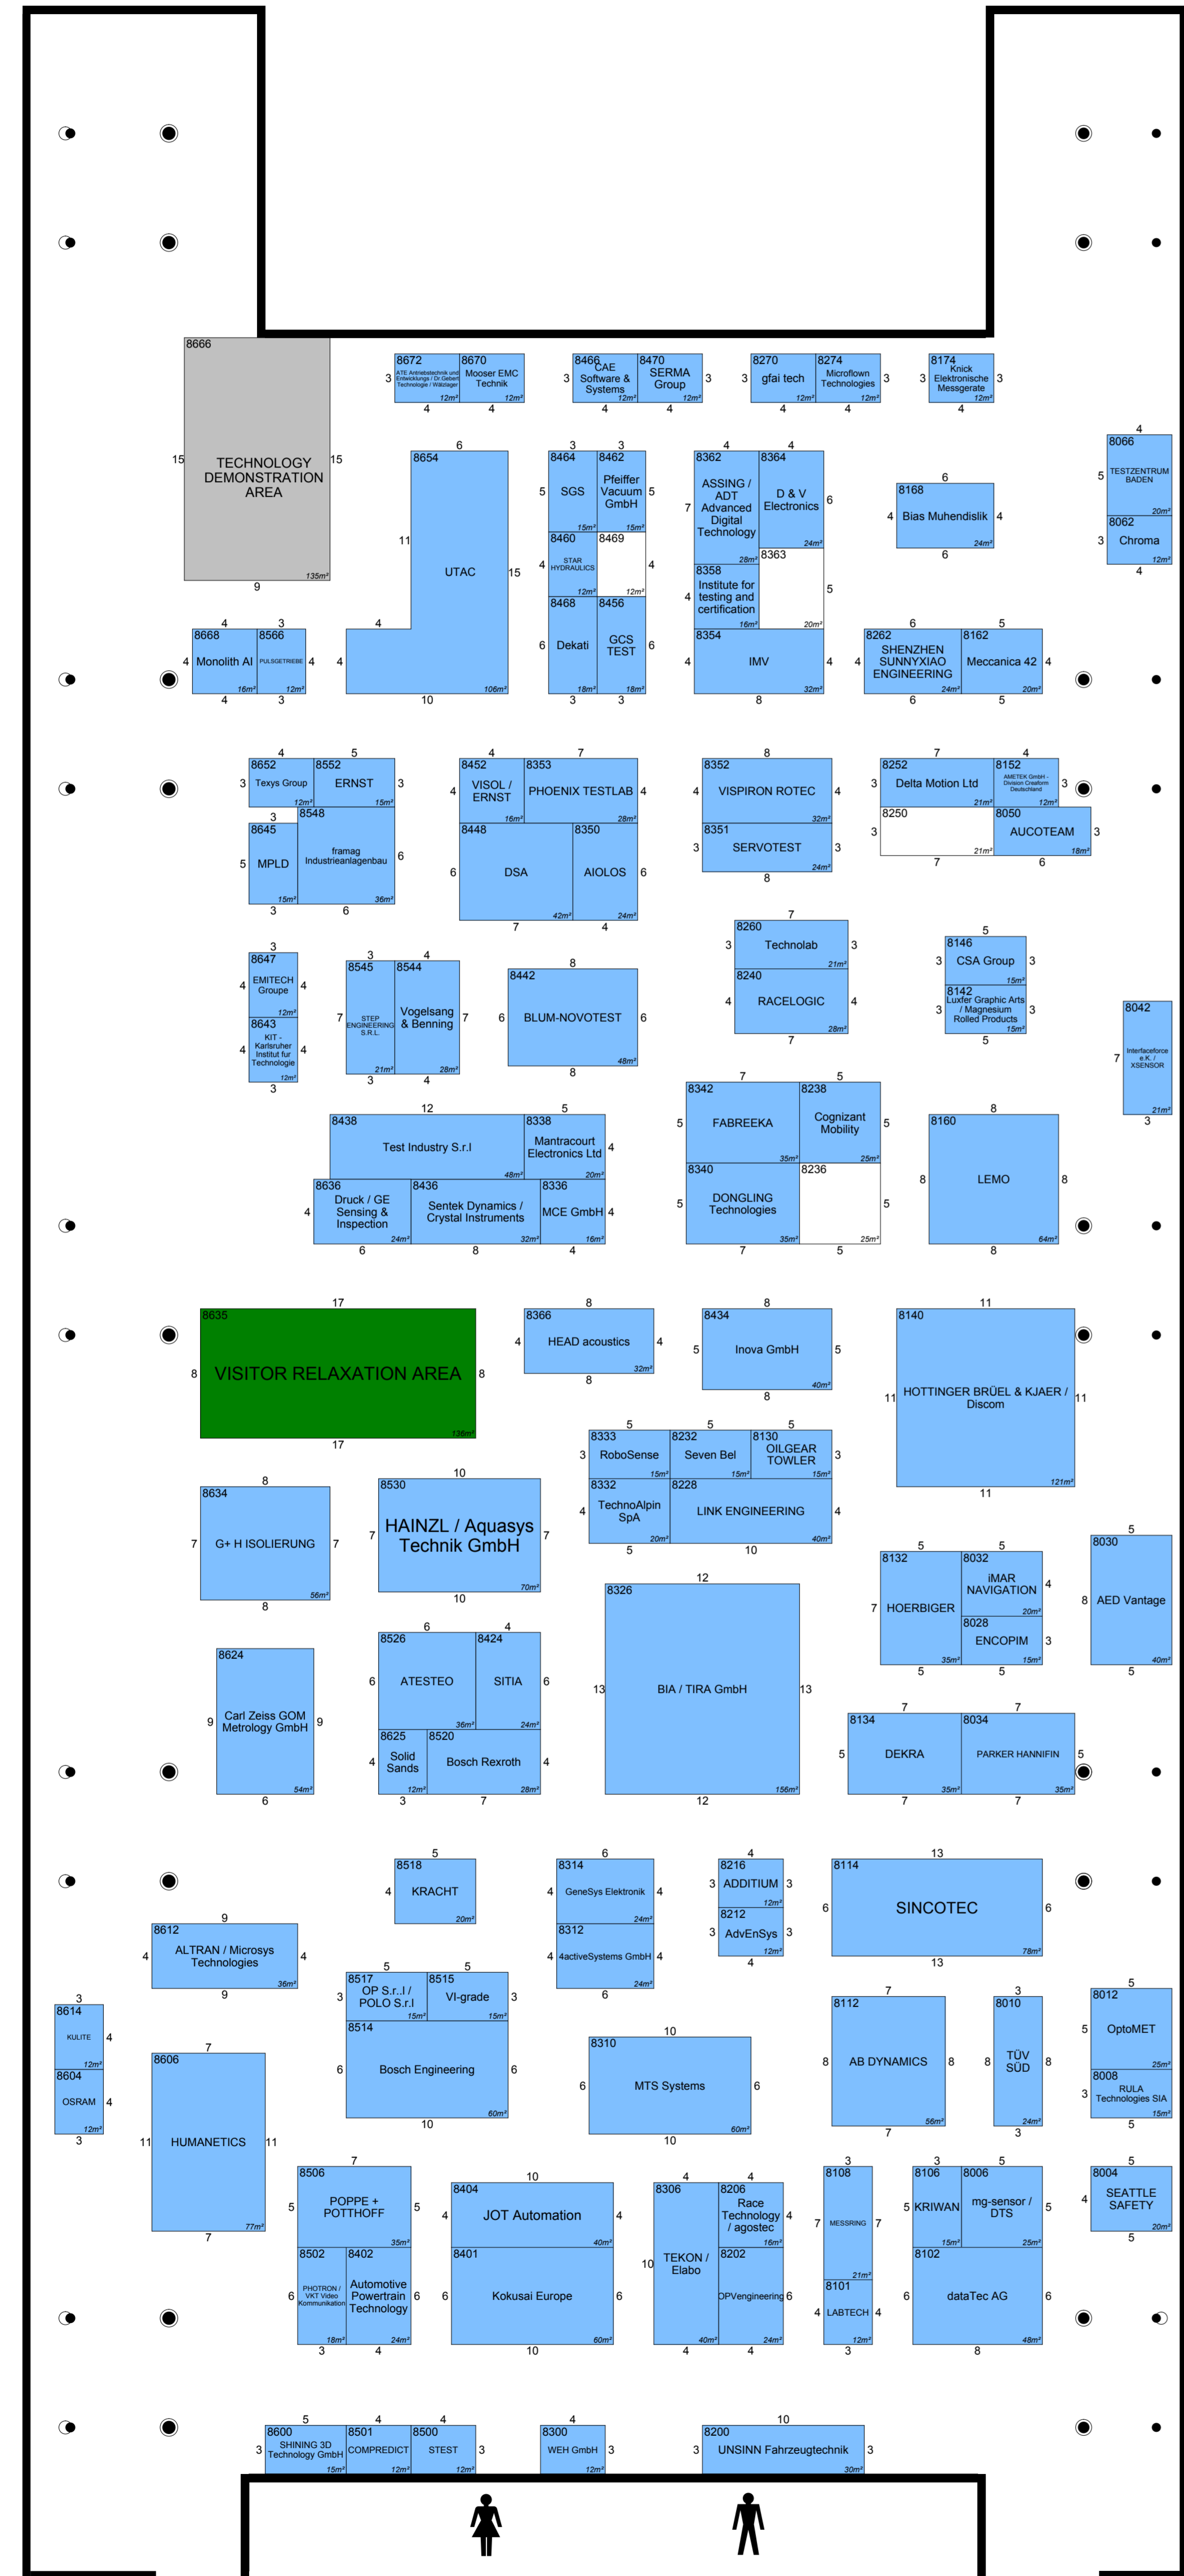

automotive testing expo 2022 europe

21, 22, 23 JUNE 2022, MESSE STUTTGART
STUTT GART, GERMANY

ENTRANCE

HALL 8

ENTRANCE

ENTRANCE

HALL 10

ENTRANCE