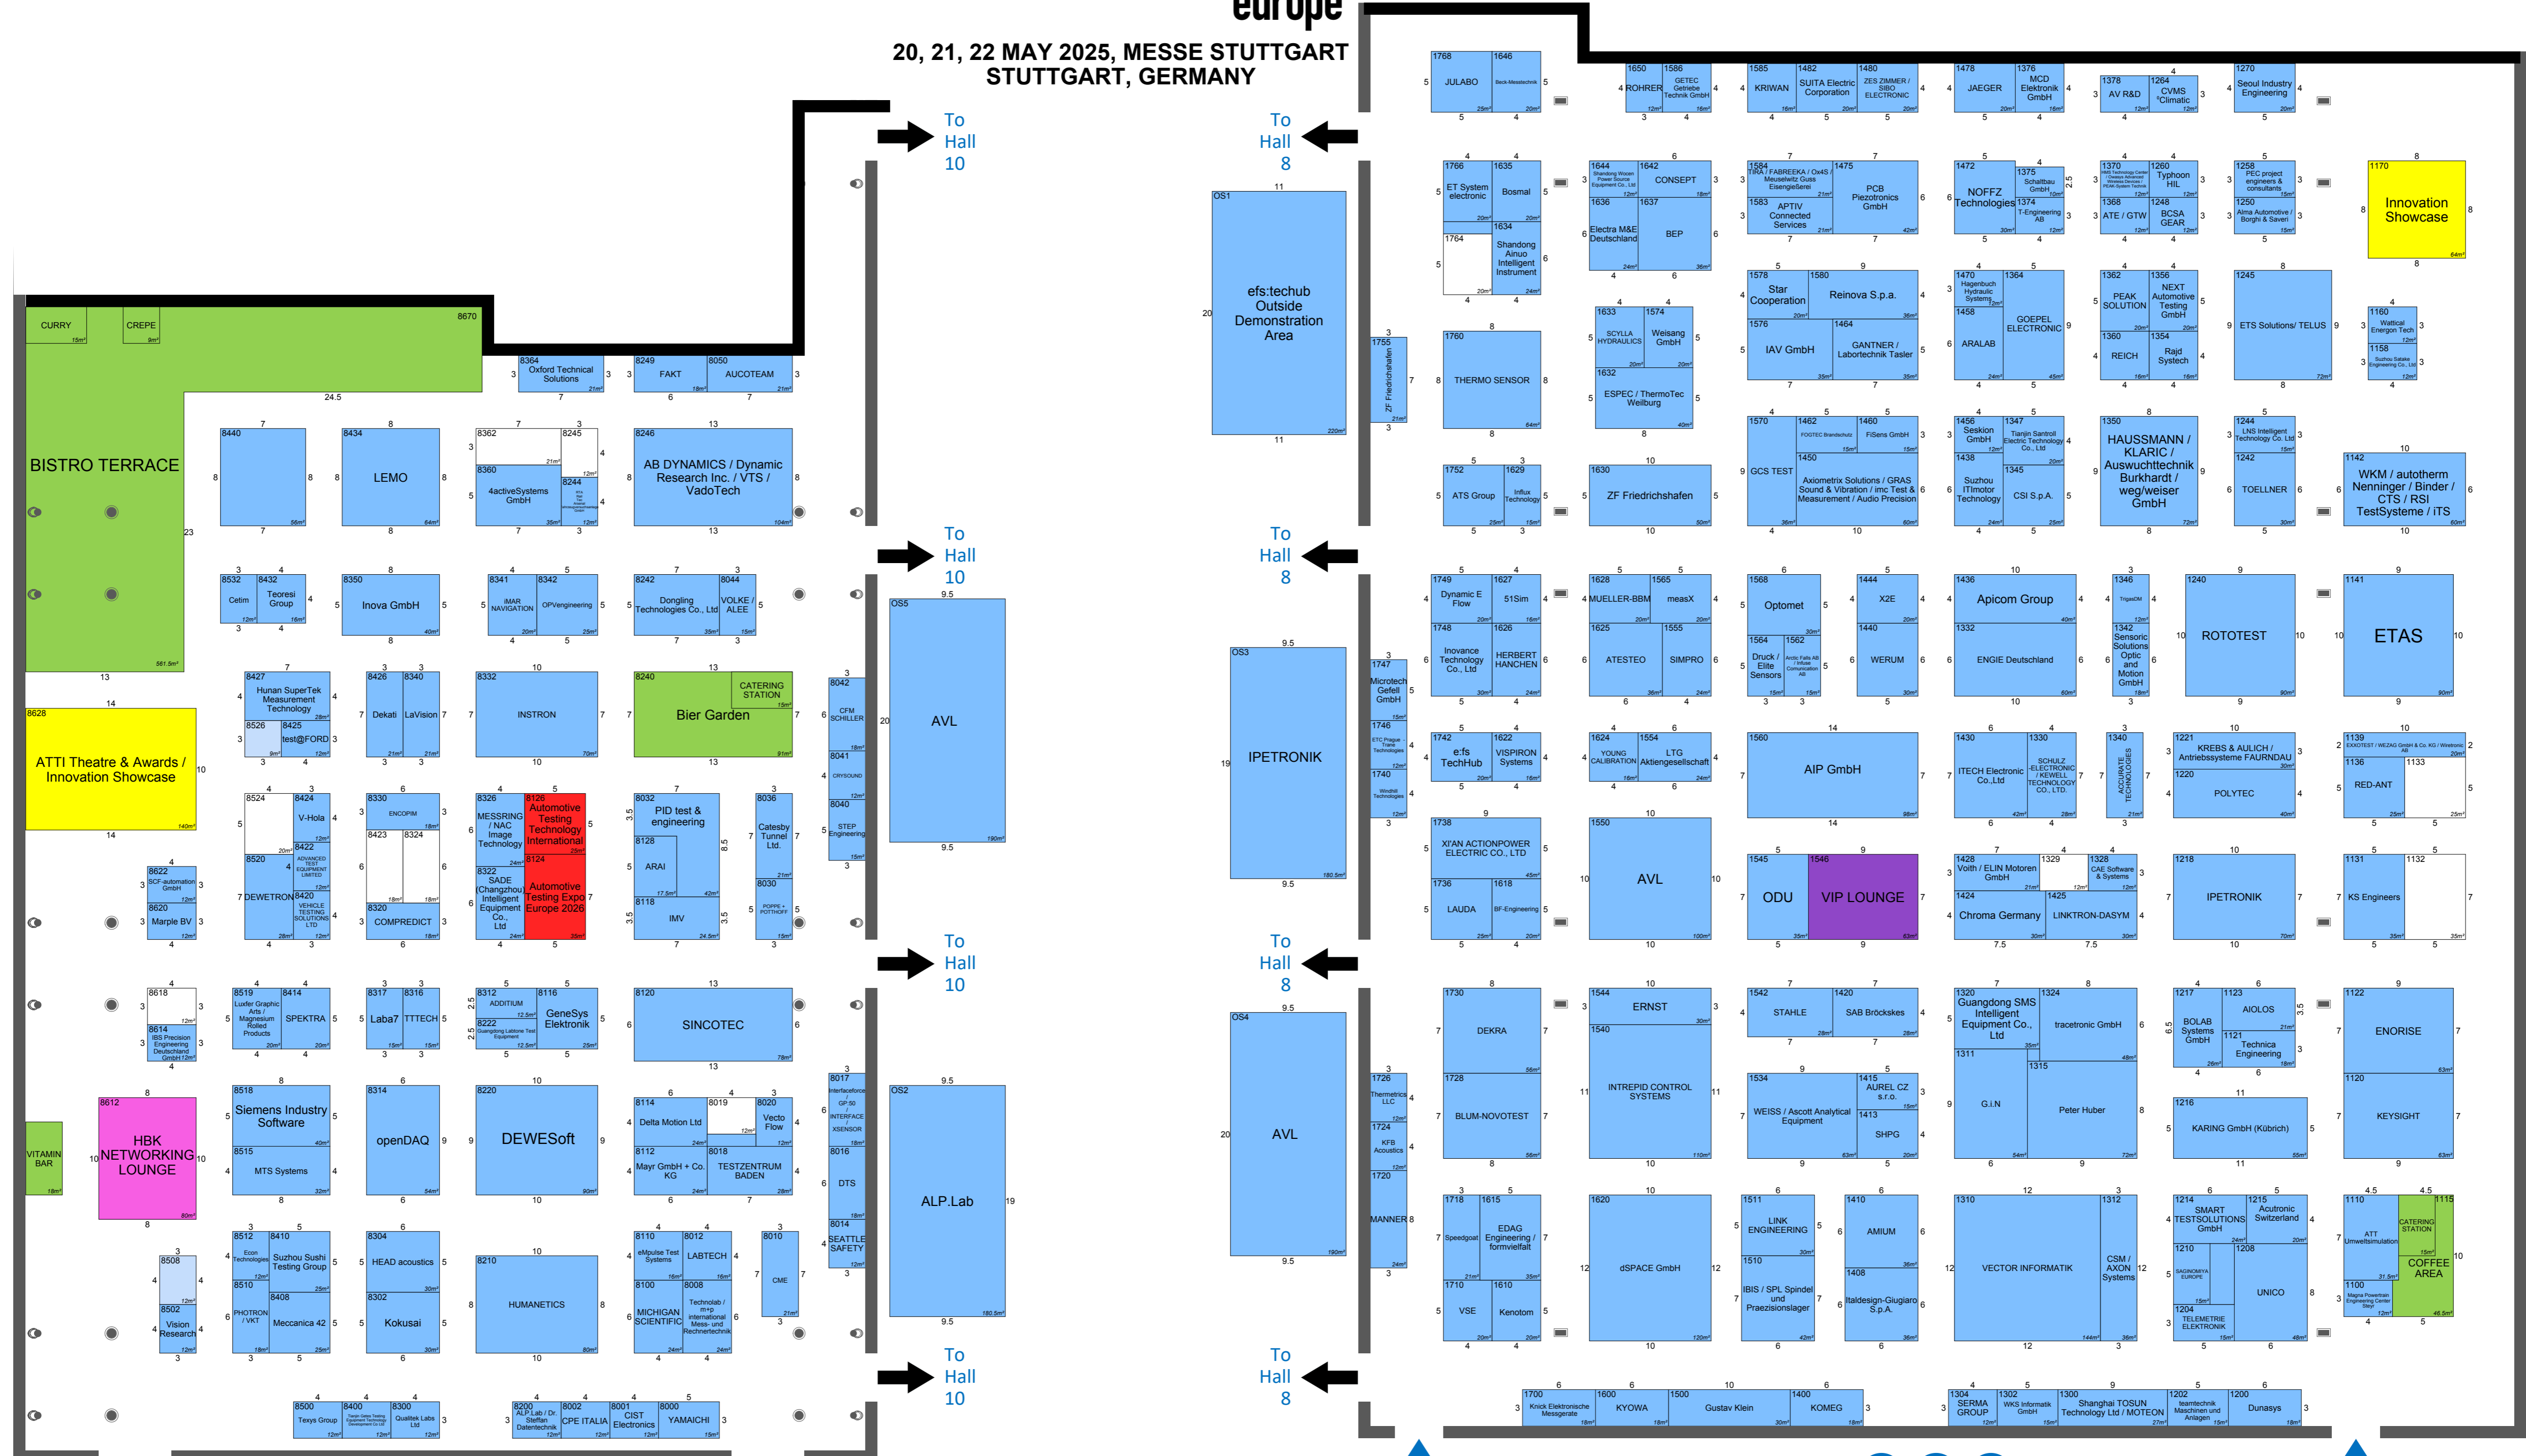

# automotive testing expo 2025 europe

20, 21, 22 MAY 2025, MESSE STUTTGART  
STUTTGART, GERMANY

HALL 8

HALL 10

Main Entrance

Main Entrance

Main Entrance

Main Entrance