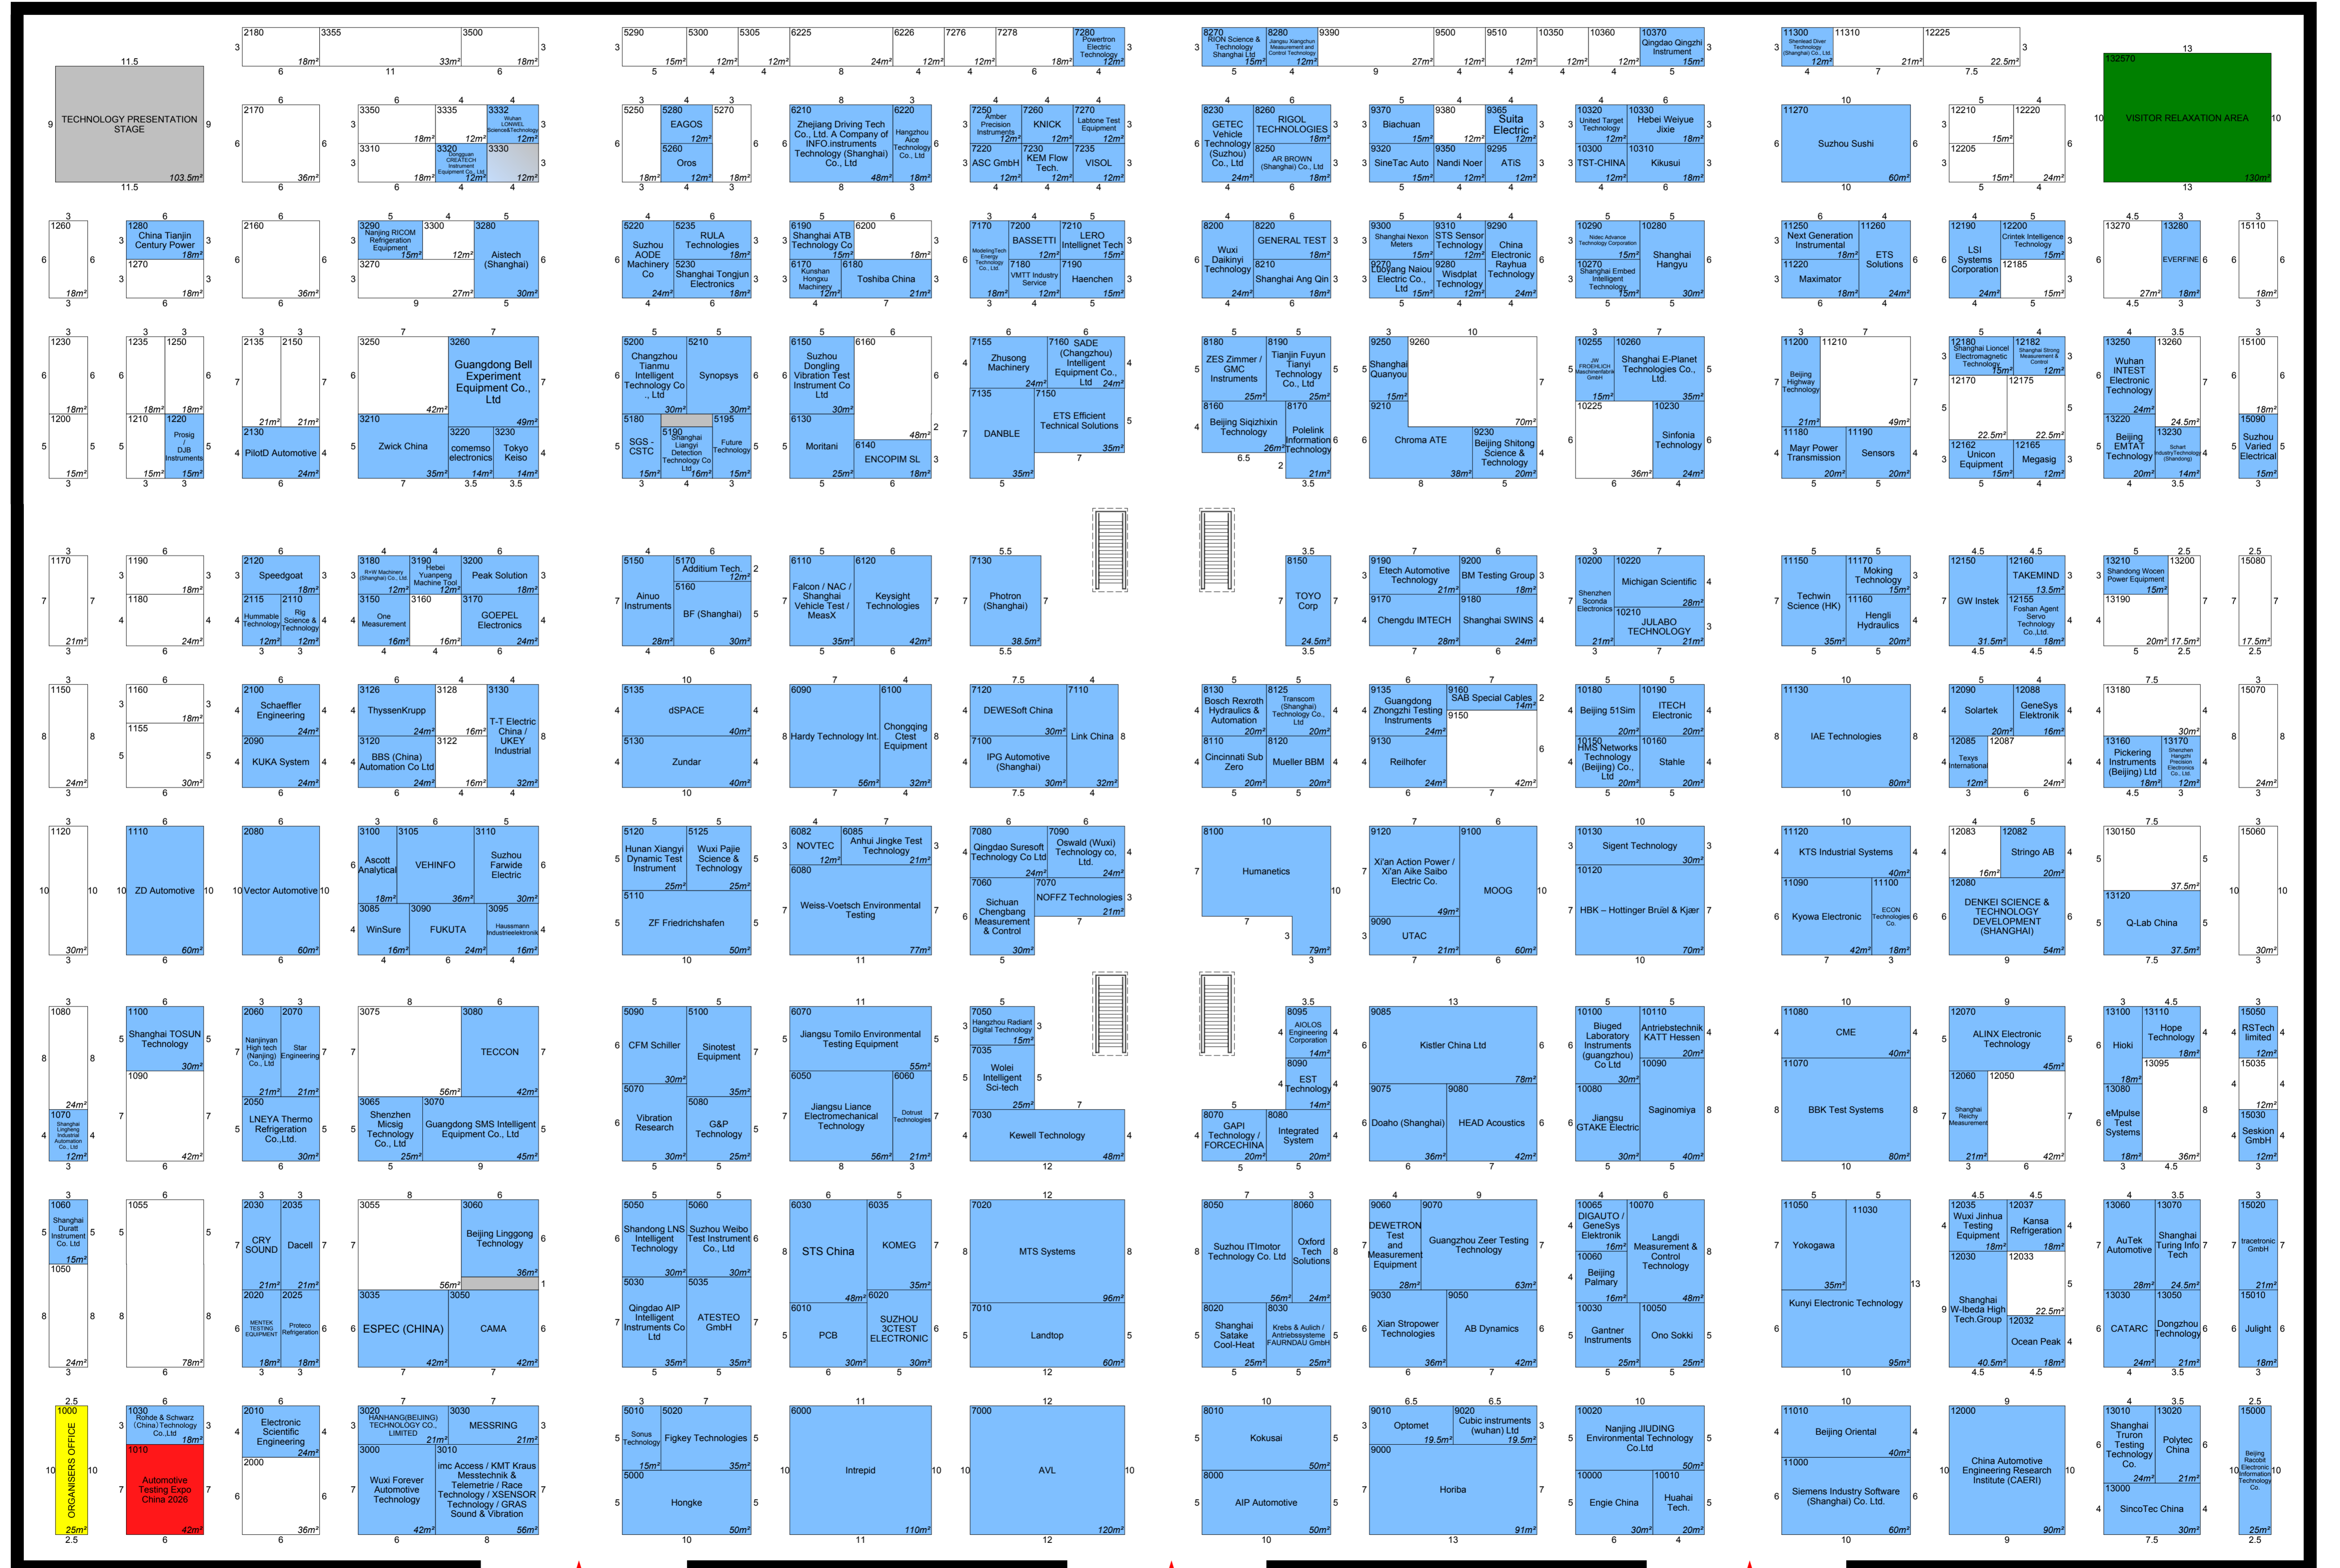

Testing Expo

CHINA 2025 AUTOMOTIVE

August 27, 28 & 29 2025 Hall 1 - SWEECC Shanghai, China

ENTRANCE

ENTRANCE

ENTRANCE